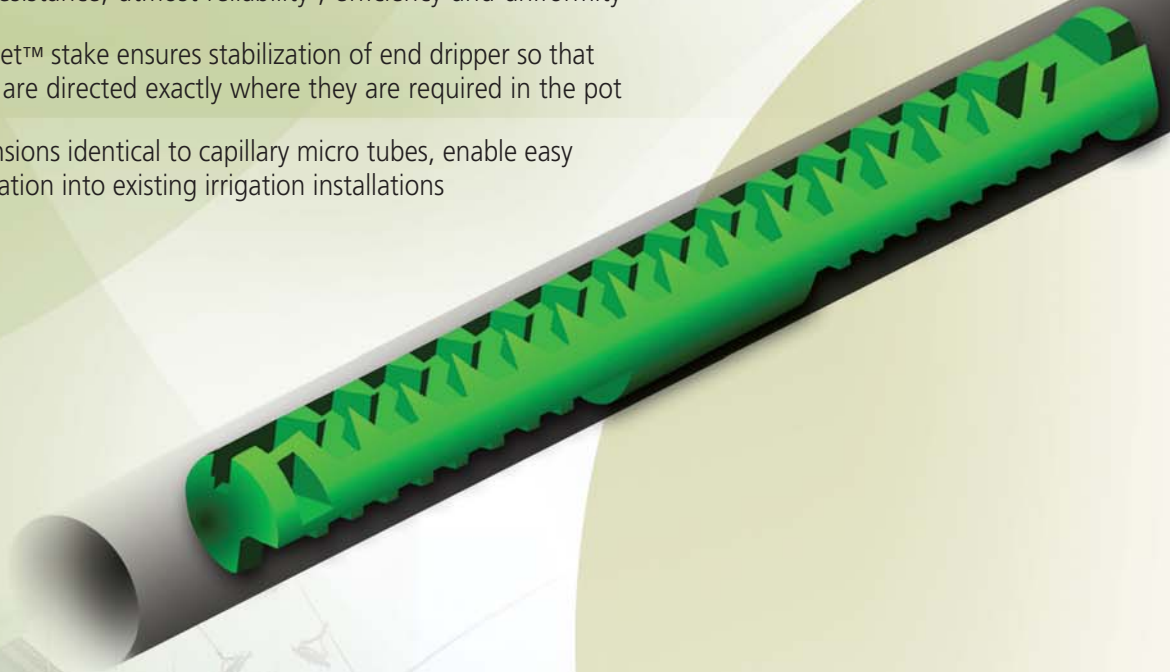

CapiNet™

Individual irrigation for every type of growing system or receptacle in greenhouses and nurseries

Netafim's innovative pressure non-compensated on-line micro dripper guarantees uniform flow - regardless of micro tube length.

- Turbulent flow through wide water passages ensures high clog resistance, utmost reliability, efficiency and uniformity
- CapiNet™ stake ensures stabilization of end dripper so that drops are directed exactly where they are required in the pot
- Dimensions identical to capillary micro tubes, enable easy integration into existing irrigation installations