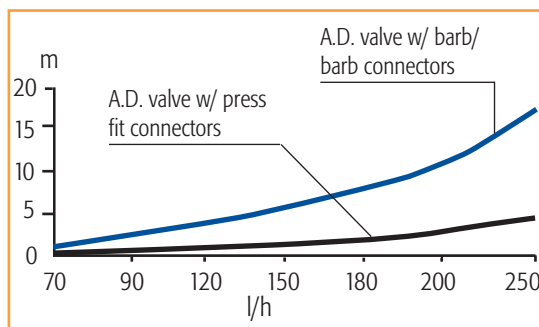

A.D. VALVE (Anti Drain)

For Greenhouses, Nurseries, Net-houses and Open Field Irrigation

- Prevents drainage and optimizes pulse irrigation

- Color code indicator:

Blue –	opening pressure:	1.5 bar
	closing pressure:	0.7 bar
Purple –	opening pressure:	2.0 bar
	closing pressure:	0.9 bar
Green –	opening pressure:	3.0 bar
	closing pressure:	1.5 bar
Orange –	opening pressure:	4.0 bar
	closing pressure:	1.8 bar

A.D. valve (Anti Drain)
press fit connectors
(male/female)

A.D. valve (Anti Drain)
barb/barb connector for
Ø 4 mm I.D. microtube

A.D. valve head loss

PACKAGING DATA

	Quantity	Dimensions (cm)	Weight(kg)
Anti drain valve - bag	100	bag	0.715
Anti drain valve - box	2000	16 x 40 x 45	15.3